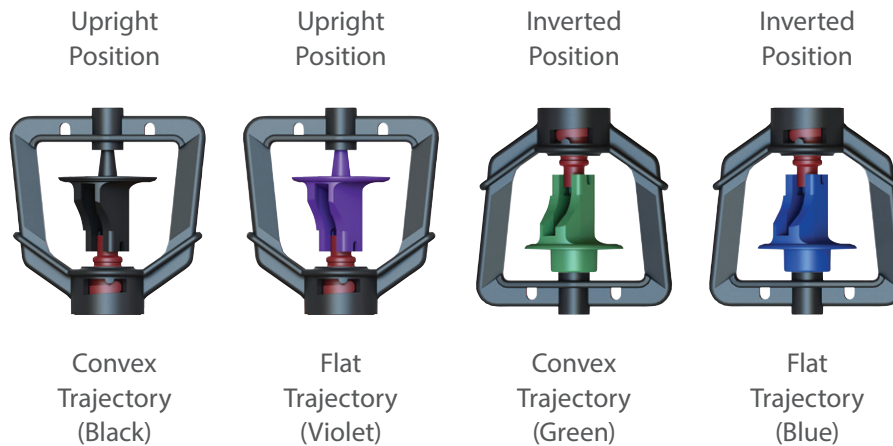

Rivulis Rondo & RFR Sprinklers - Widest Possibilities & Options

In addition to numerous flow-rate and inlet options, plus the option for pressure compensation, Rondo & RFR provide an extensive range of spinners and other accessories.

Whatever your application, there is a Rondo / RFR Micro Sprinkler for you.

Additional sprinkler accessories can be found in the Rivulis Sprinkler Accessories brochure.

Spinner Models