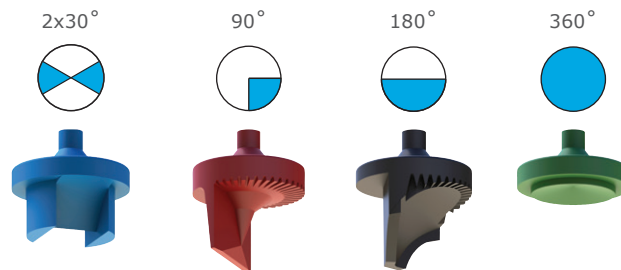

Spray Deflectors

Rivulis Rondo Micro Sprinkler Product Information

Technical Data	
Operating pressure range	1.5 – 2.5 bar
Pressure (for flow rate calculation)	2.0 bar
Filtration requirements	
≤ 40 lph:	130 micron / 120 mesh
40 – 70 lph:	200 micron / 80 mesh
> 70 lph:	250 micron / 60 mesh